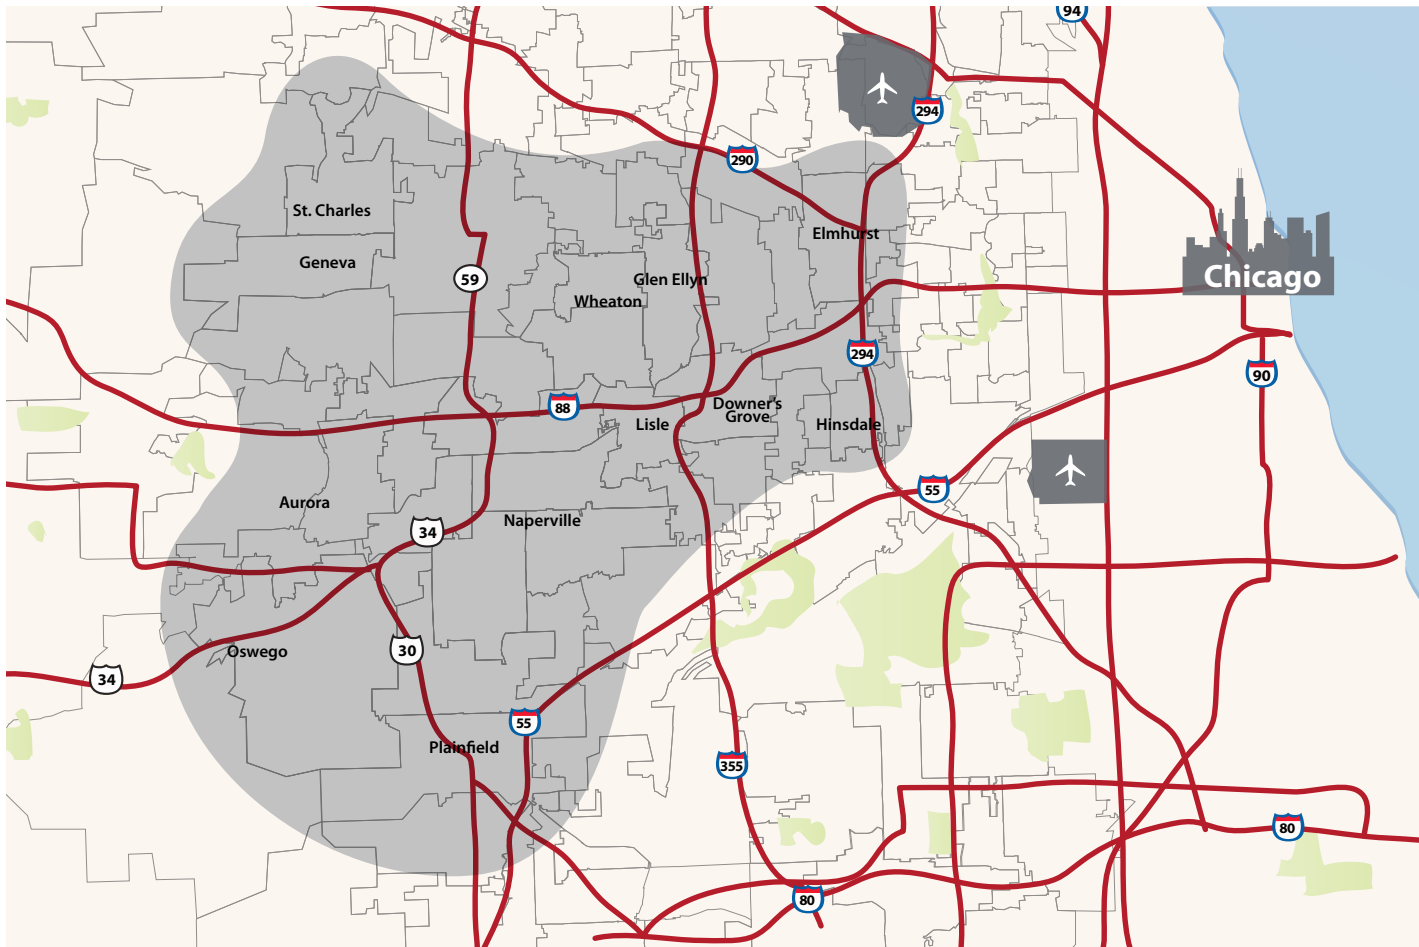

OUR READERS

CIRCULATION AREA Naperville magazine is distributed in high-income zip codes throughout Chicago's western suburbs, including Aurora, Downers Grove, Elmhurst, Geneva, Glen Ellyn, Hinsdale, Lisle, Naperville, Oswego, Oak Brook, Plainfield, St. Charles, and Wheaton.